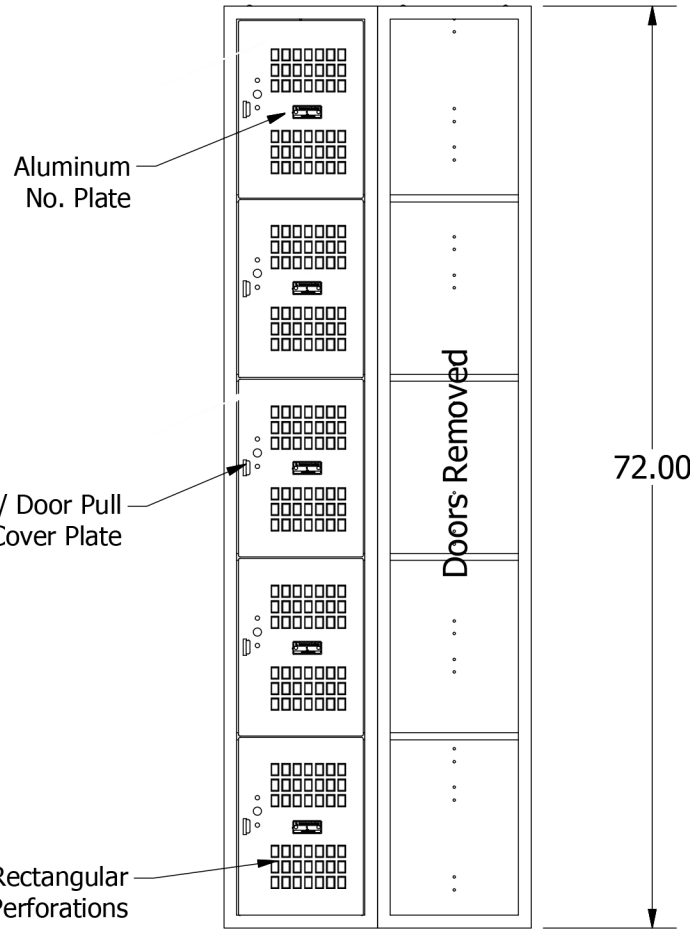

2

1

72" High 5 Tier Jorgenson Ventilated Locker

B

B

A

A

2

1

Allow $\frac{1}{16}$ " growth per frame

Jorgenson Lockers

1239 South 700 West
 Salt Lake City, UT 84104
 101 Johnston Circle
 Palmetto, GA 30268

Jorgenson Lockers

A div. of Jorgenson Industrial Companies