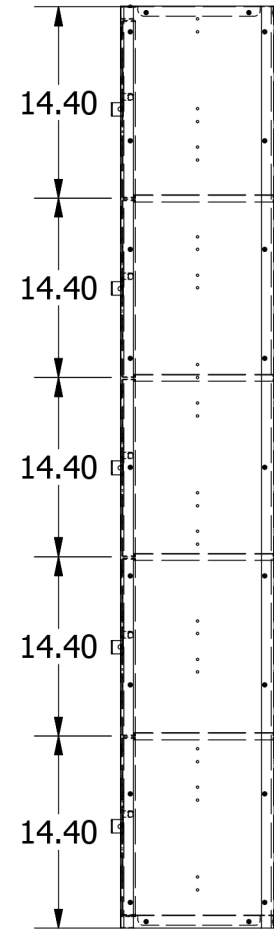

2

1

72" High 5 Tier Jorgenson Ventilated Locker

B

B

A

A

2

1

Allow $\frac{1}{16}$ " growth per frame

Jorgenson Lockers

1239 South 700 West
 Salt Lake City, UT 84104
 101 Johnston Circle
 Palmetto, GA 30268

Jorgenson Lockers

A div. of Jorgenson Industrial Companies